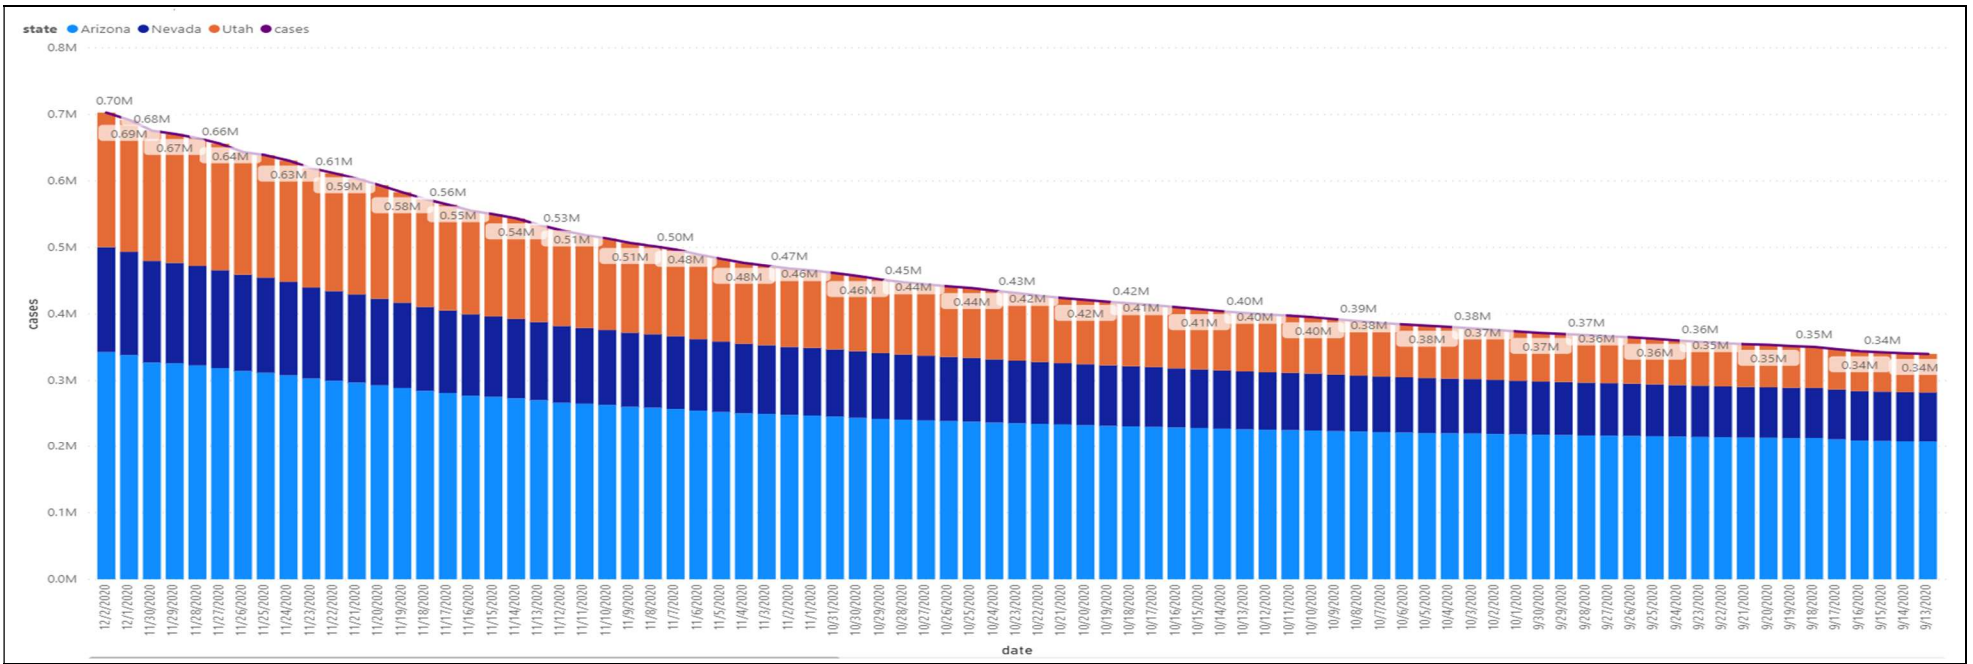

Arizona, Utah, Nevada Trend

Period: 9/13/2020 – 12/2/2020

Arizona Visits & Sites Closed Weekly (H80)

Period: 4/10/2020 – 11/6/2020